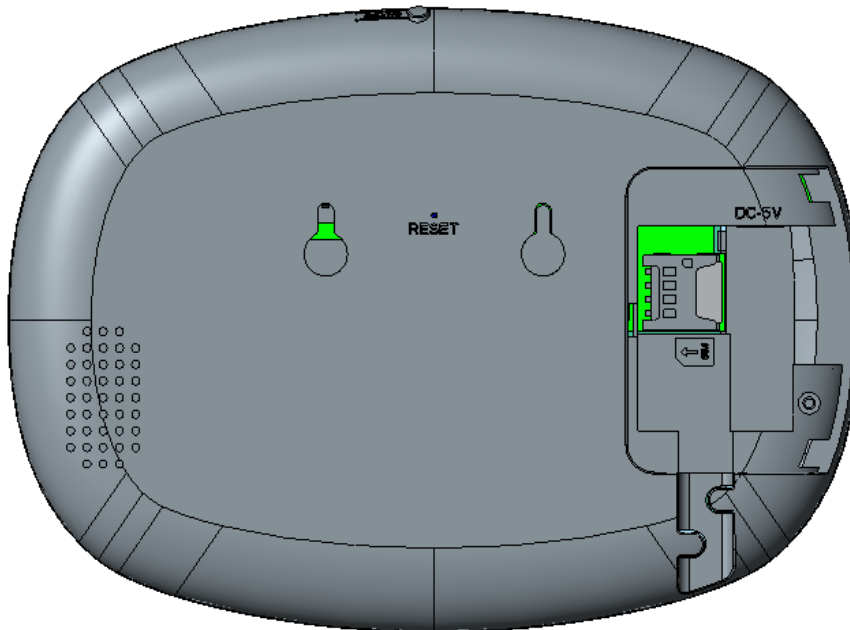

Back of Panel

We reserve the right to modify product design and specification without notice and without incurring any obligation

For more information please contact a DSS Sales Representative

Toll Free: 1.888.467.8812 · Fax: 1.609.431.0932 · Email: sales@dss-cctv.com

www.dss-cctv.com